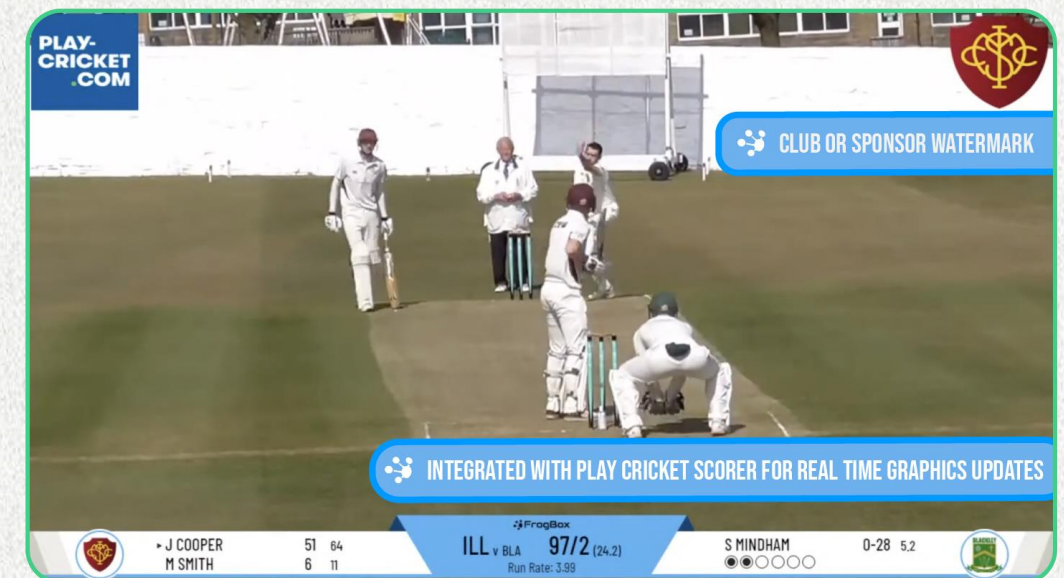

SPONSORSHIP INTEGRATION

ONE OF THE MOST VALUABLE FEATURES TO FROGBOX STREAMING IS THE ABILITY TO INTEGRATE YOUR CLUB'S SPONSOR LOGOS ONTO YOUR STREAM.

FOR MORE INFORMATION ON COMMERCIALISING YOUR FROGBOX LIVE STREAM WITH SPONSORSHIPS CLICK [HERE!](#)