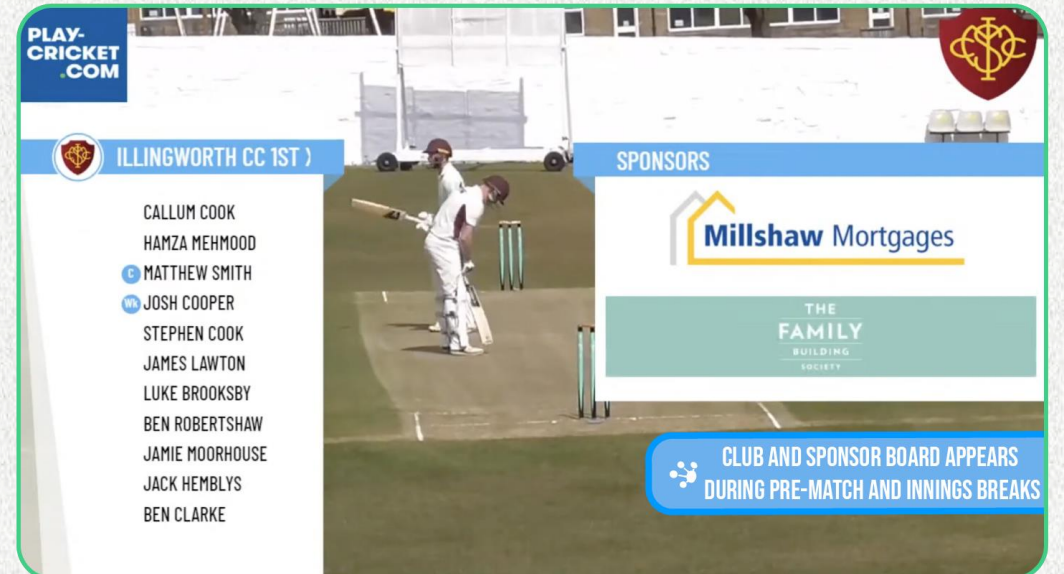

SPONSORSHIP INTEGRATION

ONE OF THE MOST VALUABLE FEATURES TO FROGBOX STREAMING IS THE ABILITY TO INTEGRATE YOUR CLUB'S SPONSOR LOGOS ONTO YOUR STREAM.

FOR MORE INFORMATION ON COMMERCIALISING YOUR FROGBOX LIVE STREAM WITH SPONSORSHIPS CLICK [HERE!](#)